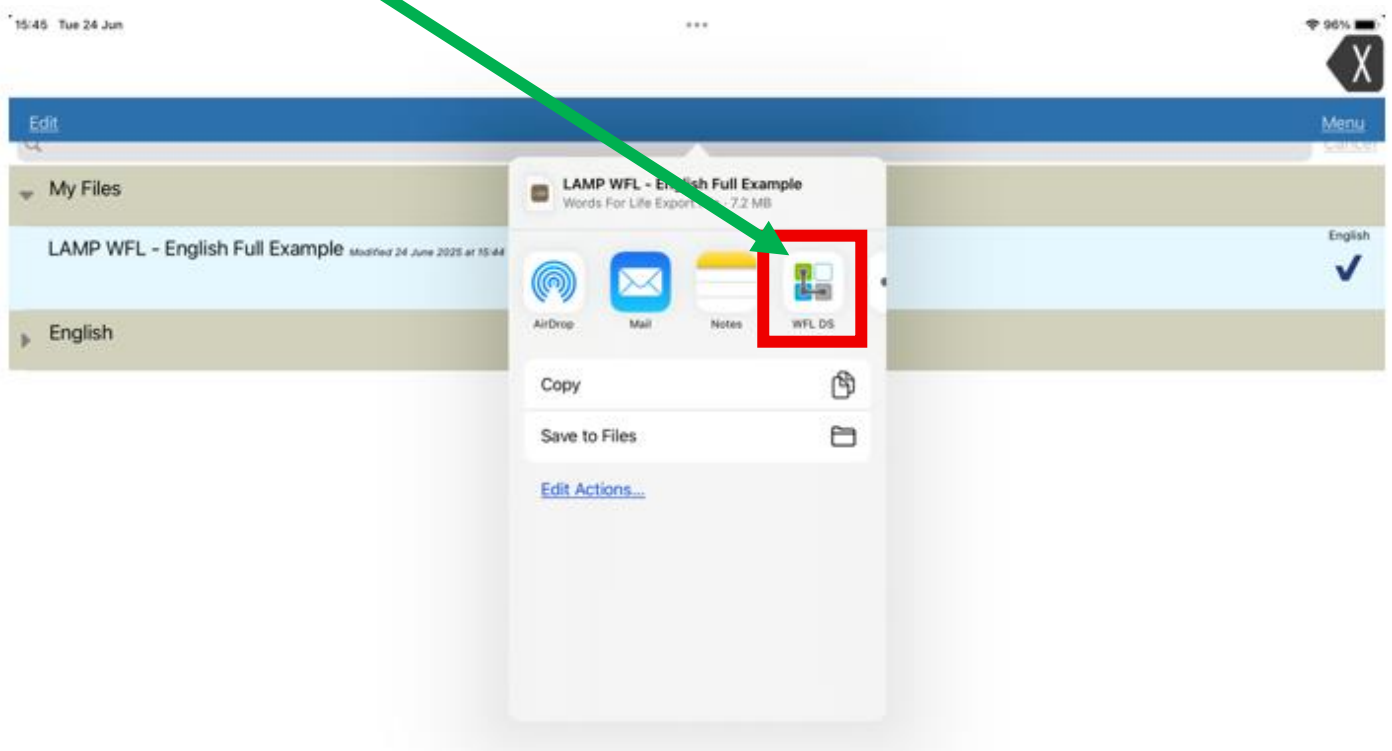

2. Select **Menu>Import/Export Vocab**

3. Select **Export and Share**

4. Select your customised vocabulary from the menu

5. Select **Done**

6. Select **LAMP WFL (New)** – Note: you may need to swipe from right to left to locate the app.