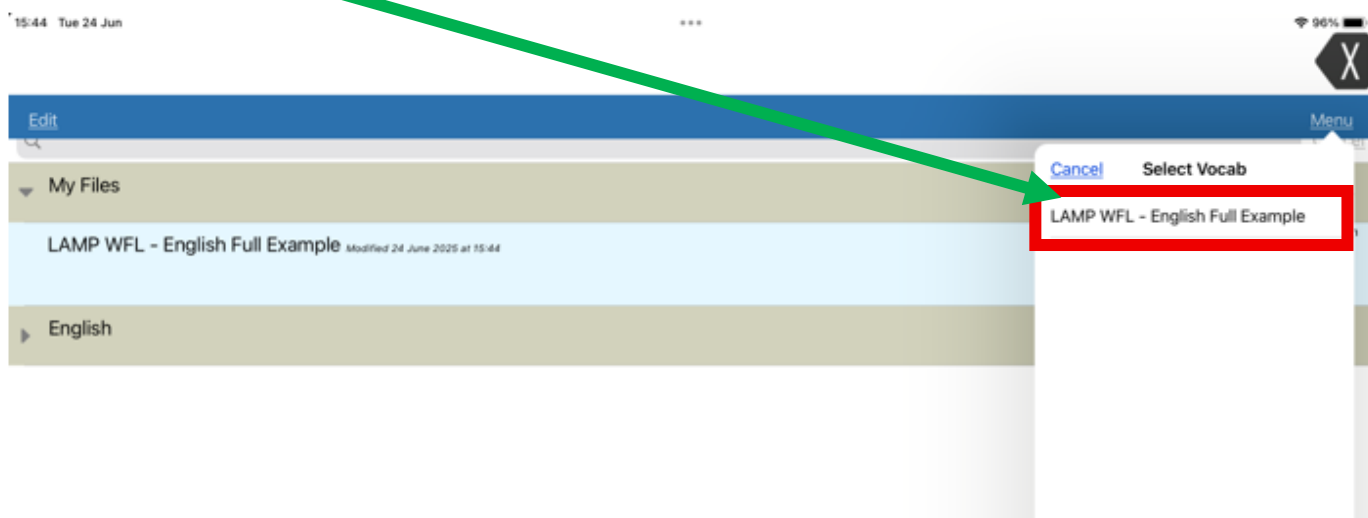

Transferring your vocabulary from LAMP WFL (old) to LAMP WFL (new)

LAMP WFL App (Old)

1. Select **Vocab**>**Choose New Vocab**

15:43 Tue 24 Jun 97%

Vocab		Menu									
Choose New Vocab		up	yes	good	some	no	down	out	off	bad	
me	my	wear	am	please	that	and	in	what	a	+s	there
I	we	are	is	were	was	on	to	SPELL/NUM	an	the	end
you	they	new	play	like	work	have	feel	read	more	fast	stop
it	he	want	all	come	time	do	go	get	big	color	help
she	look	slow	hear	think	right	said	live	love	follow	ride	put
CLEAR	not	talk	sit	eat	find	make	need	drink	watch	turn	sleep

2. Select **Menu>Import/Export Vocab**

3. Select **Export and Share**

4. Select your customised vocabulary from the menu

5. Select **Done**

6. Select **LAMP WFL (New)** – Note: you may need to swipe from right to left to locate the app.