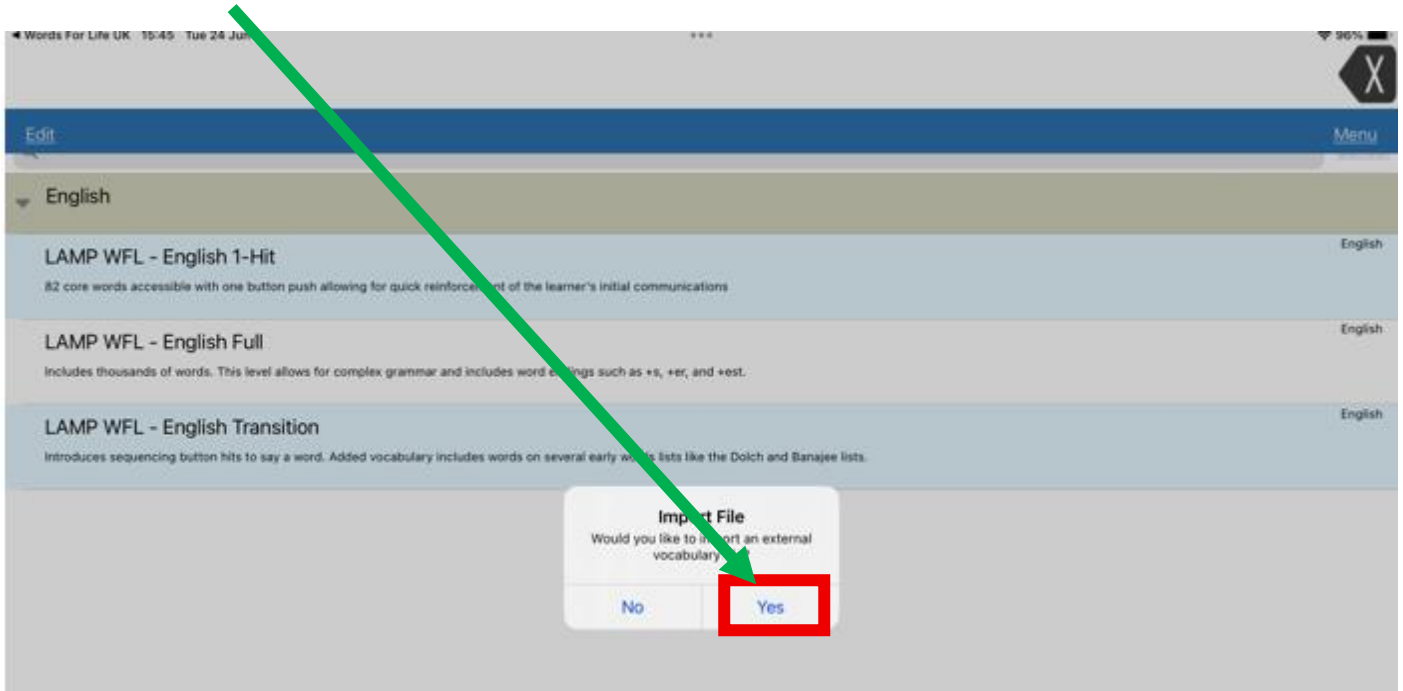

7. Select **Yes**