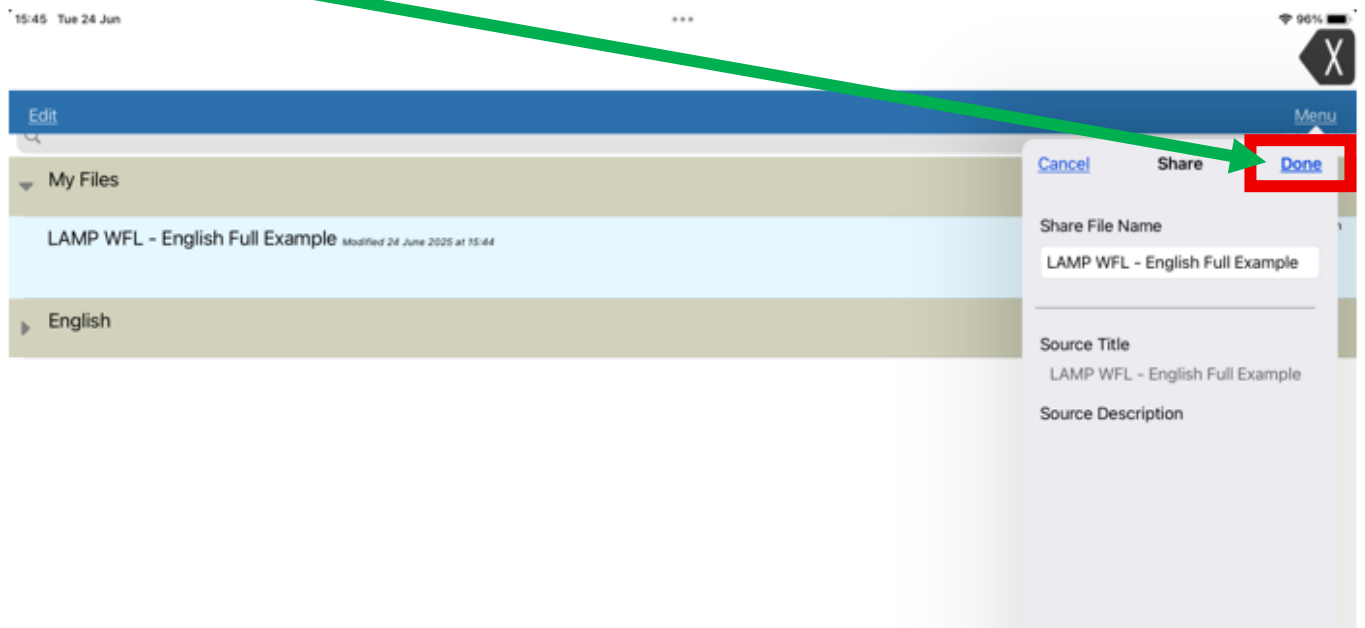

2. Select **Menu>Import/Export Vocab**

3. Select **Export and Share**

4. Select your customised vocabulary from the menu

5. Select **Done**

6. Select **LAMP WFL (New)** – Note: you may need to swipe from right to left to locate the app.