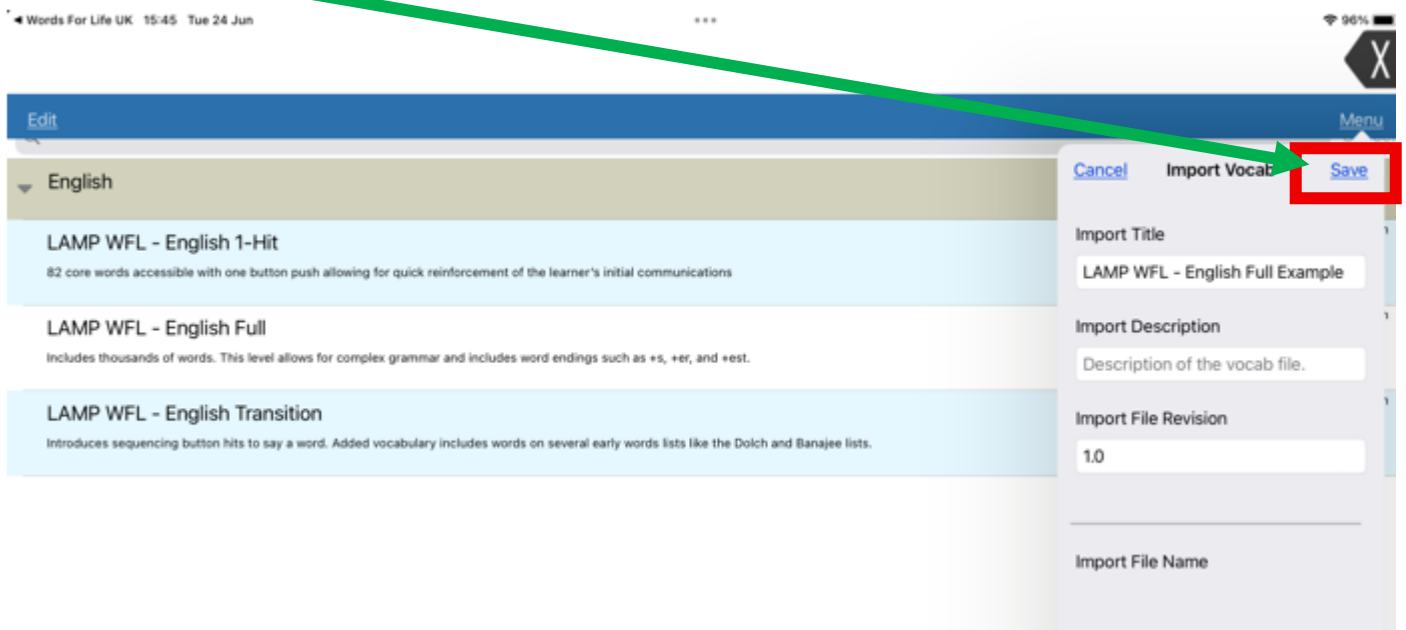

8. Select **Save**